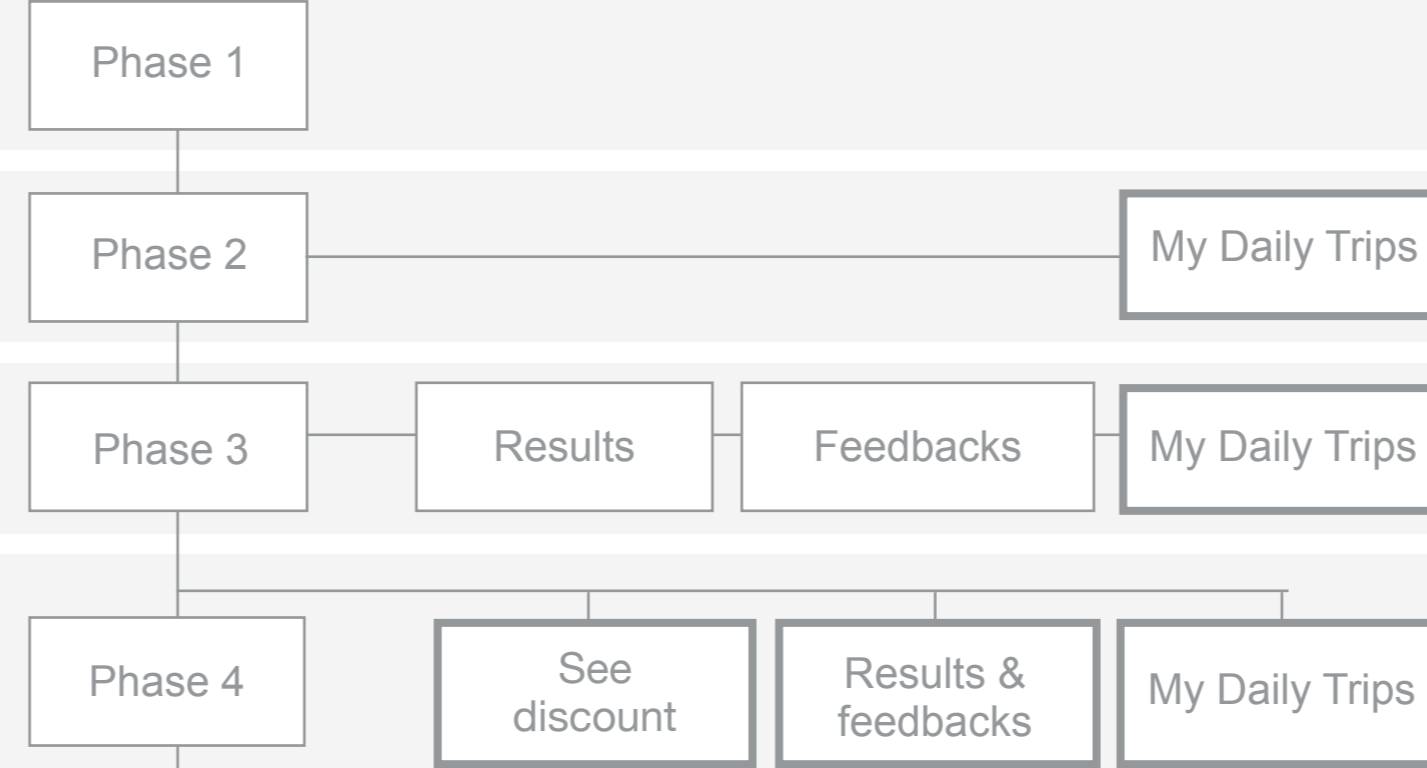

UBI/MY DRIVING WIDGET (MDW) - PROCESS FLOW

4 Main Pages

1. Add MDW card in MyPolicy Dashboard (phases 2, 3, 4)
2. Driving Results & Feedbacks
3. My Trips (aka view daily trips & driving tips)
4. Maps & Tips

1-MDW

2 - Results & Feedbacks

3 - My Daily Trips

4. Maps & Tips