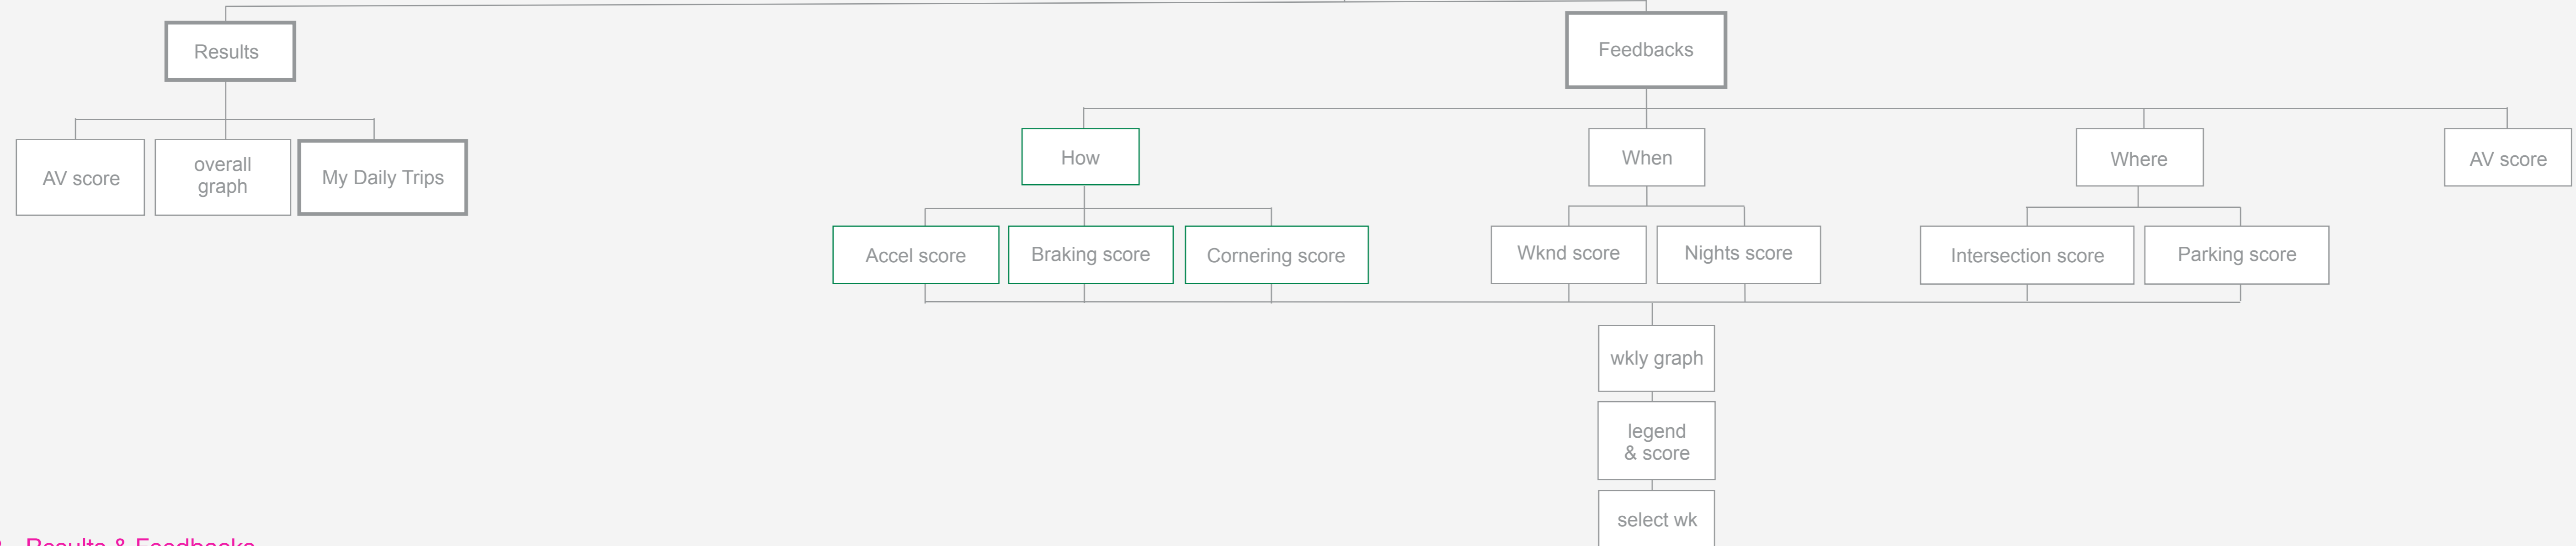

UBI/MY DRIVING WIDGET (MDW) - PROCESS FLOW

4 Main Pages

1. Add MDW card in MyPolicy Dashboard (phases 2, 3, 4)
2. Driving Results & Feedbacks
3. My Trips (aka view daily trips & driving tips)
4. Maps & Tips

1-MDW

2 - Results & Feedbacks

3 - My Daily Trips

4. Maps & Tips