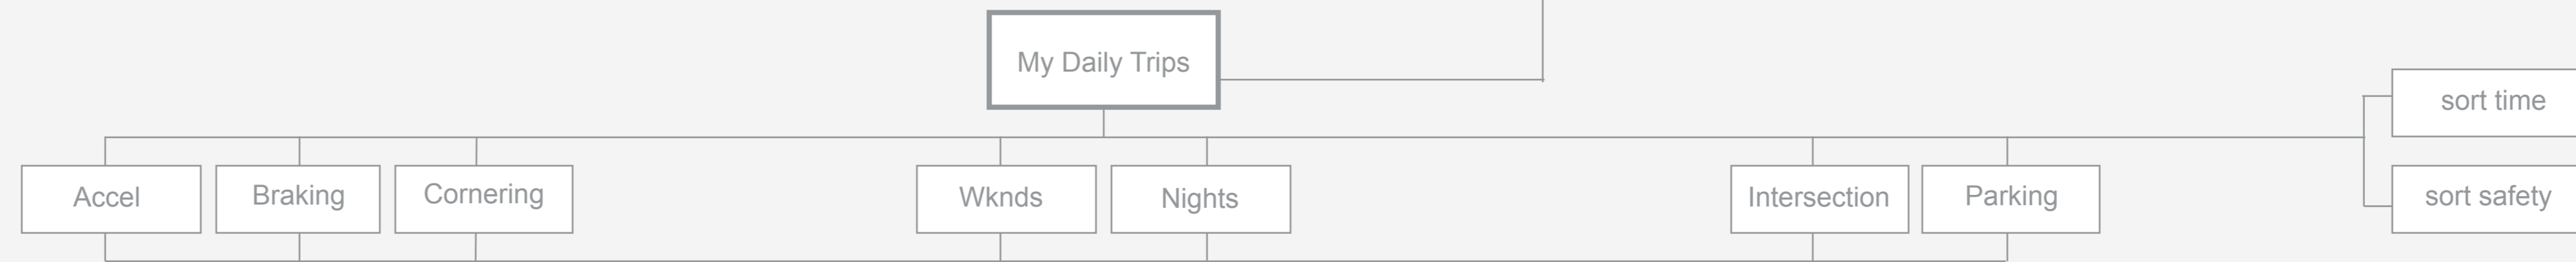

UBI/MY DRIVING WIDGET (MDW) - PROCESS FLOW

4 Main Pages

1. Add MDW card in MyPolicy Dashboard (phases 2, 3, 4)
2. Driving Results & Feedbacks
3. My Trips (aka view daily trips & driving tips)
4. Maps & Tips

1-MDW

2 - Results & Feedbacks

3 - My Daily Trips

4. Maps & Tips